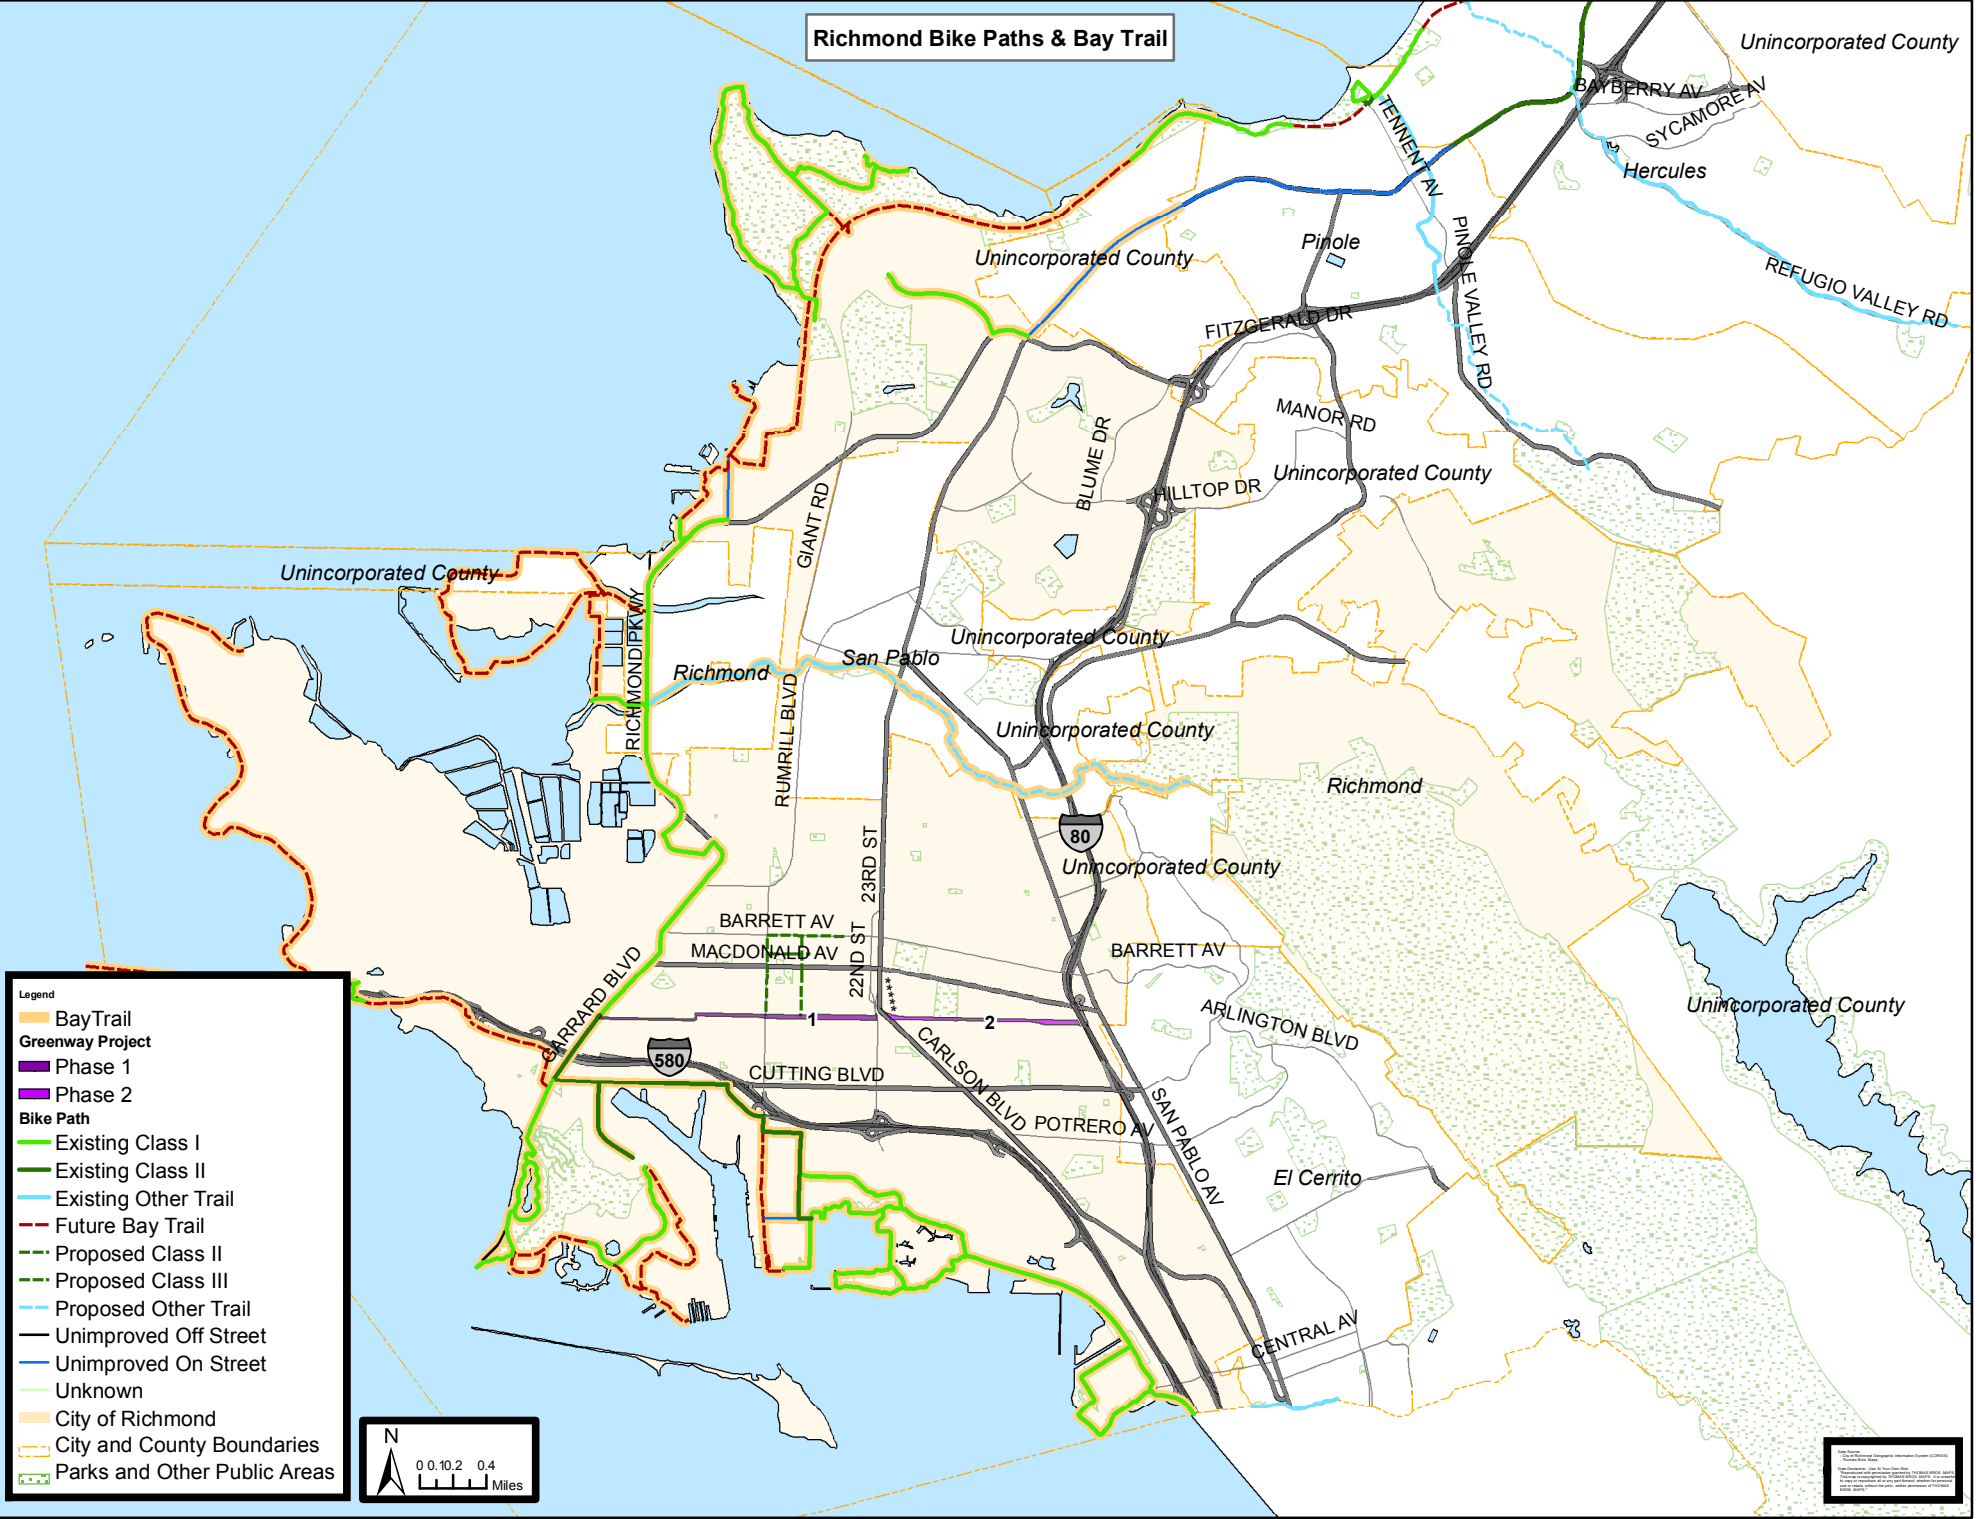

Richmond Bike Paths & Bay Trail

Legend

- BayTrail Greenway Project
- Phase 1
- Phase 2
- **Bike Path**
- Existing Class I
- Existing Class II
- Existing Other Trail
- Future Bay Trail
- Proposed Class II
- Proposed Class III
- Proposed Other Trail
- Unimproved Off Street
- Unimproved On Street
- Unknown
- City of Richmond
- City and County Boundaries
- Parks and Other Public Areas